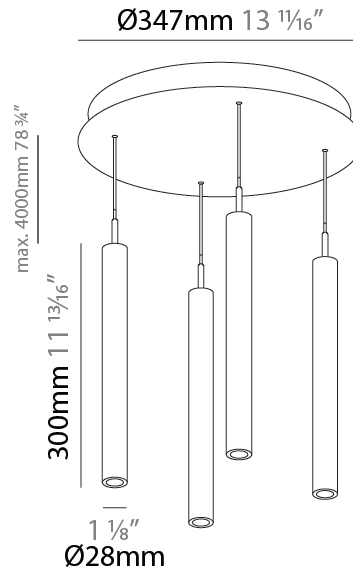

GENERAL

Series: G-Mini Round
Subseries: G-Mini Round Hangover
Brand: Prolicht
Division: Architectural
Mounting Type: Suspension
Mounting Location: Ceiling
Subcategory: Spots

PHYSICAL

Shape: Cylinder
Diameter (mm): 347
Diameter (in): 13 13/16
Height (mm): 300
Height (in): 11 13/16
Light Distribution: Direct
Fixture Finish: SSR / BKV / CWI / CRY / HAB / UFT / ITA / RUA / FTG / MYG / LOD / PUS / FRO / FUP / KIA / POP / BLS / SPG / MEY / GOH / GUM / CHC / COM / ABZ / JAG / OBR / MOS / ROR
Accent Finish: NOF / COP / MIR / SSS
Fixture Material: Extruded Aluminum / Steel
Cable Details: 2,000mm/78 3/4" / 4,000mm/157 1/2" - Cable, Black, Green, Orange, Red, White

ELECTRICAL

Lamp Type: LED (Zhaga Standard)
Input Wattage (W): 26
Total Output Wattage (W): 23.7
Dimming: Tri-Mode (Non-Dimming and Phase Dimming (120Vac only) and 0-10V Dimming)
Driver Included: Yes
Driver Location: Integrated
Driver Type: Constant Current - Universal
Driver Class: Class 2
Input Voltage (V): 120 - 277

LED

Color Temperature (°K): 2700 / 3000 / 3500 / 4000
Max. Delivered Lumen (lm): 1614 / 1709 / 1804 / 1852
Nominal Lumen (lm): 1840 / 1949 / 2057 / 2112
CRI: >90 CRI
Lamp Life (hrs): 50000

OPTICAL

Beam Angle: 20 / 26 / 56

RATINGS AND CERTIFICATIONS

Certified By: Certified for North American Standards
IP rating: IP20